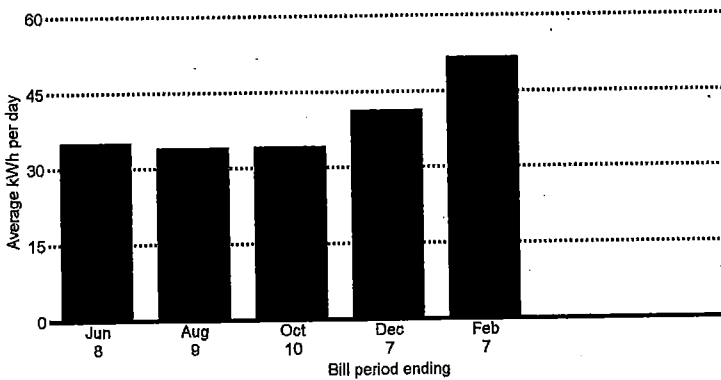

Your bill highlights

FEB 20 2019

Your bill for Dec 8, 2018 to Feb 7, 2019

- ☒ Thank you for your payment of $343.92 on Jan 3, 2019.
- ☐ To track your electricity usage, visit bchydro.com/login.

Total Due

$453.33

Due by Mar 5, 2019

Turn for bill details →

Your electricity usage over time

$6.74

average daily
cost of electricity
this bill period

■ Same period last year ■ Past usage ■ This period

Did you know?

You used a total of 3,212 kWh from Dec 8, 2018 to Feb 7, 2019.

Use our online tracking tools to view your detailed electricity use by the month, week, day or even hour – up to the previous day.
Visit bchydro.com/login.

Go paperless

Go paperless and get detailed bill notification emails.
Visit bchydro.com/gopaperless to get started.